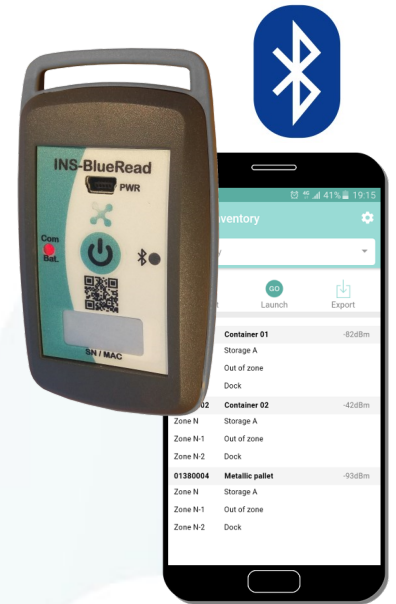

## INS-BlueRead®

INS-BlueRead® is an access point that offers connection from Bluetooth to Clover-Net®. Directly connected to a PC or a Smartphone, this device allows communication with any Clover-Net® capable device.

Used either as demonstration purposes or as in the field operations, it is constructed in a wearable package to easily bring it in the pocket.

INS-BlueRead can be used jointly with any application tools like INS-Viewer® (on a PC) but especially with INS-Player® Android mobile application on a smartphone.

Its embedded rechargeable battery allow more than 5 work days usage autonomy. Moreover, LED and applicative data indicate the level of energy remaining.

Enjoy Clover-Net® capabilities anywhere.